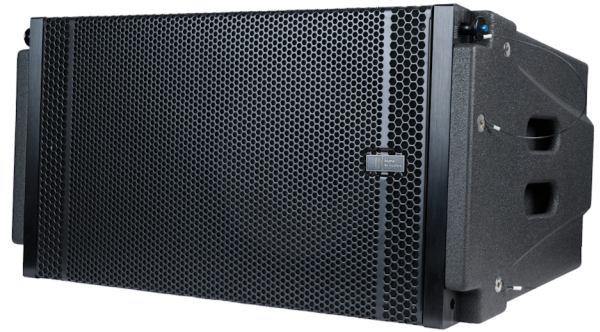

KROSS 7

High Power 3-way Line Array speaker in a compact design

FEATURES

- **Long throw 13" ultra-low distortion LF driver**
- **Co-axial design for the Mid & High Frequency drivers**
- **Specially designed WAVETRAX wave guide ensures excellent high frequency directivity control**
- **Patented specially treated alloy rigging hardware**
- **Multi-layer wooden cabinet specially designed to ensure a warm and smooth sound**
- **Compact design ensure quick installation and easy handling**

The Alpha Acoustics® KROSS 7 is a unique 2-way compact high power line array designed with much care by a team of Alpha Acoustics acoustic experts. The compact design houses a 13" LF element along with a co-axial MF+HF element loaded on a **WAVETRAX** waveguide ensuring high SPL in the lower frequencies and high directivity in the high frequencies. The multi layer wooden cabinet ensures ruggedness as well as tonal quality which is unmatched by speaker cabinets of similar specifications.

KROSS 7 SPECIFICATIONS

Frequency response (-3dB)	50 Hz - 20 kHz
Transducers	LF : 1 X 13" (80mm voice coil) MF : 1 X 3.5" (neodymium compression driver) HF : 1 X 1.7" (neodymium compression driver)
Directivity	100° (H) X 10° (V)
Sensitivity	LF : 101 dB , MF+HF : 118 dB
Maximum SPL	LF : 134 dB , MF+HF : 139 dB
Impedance	8 Ω
Long term Power	LF : 500W , MF+HF : 230 W
Peak Power	LF : 2000W , MF+HF : 920W
Material	Multi-layer birch plywood
Connectors	2x4-pin speakon (+1-1 Low , +2-2 MHF)
Suspension Angles	0°,2°,4°,6°,8°,10°
Dimensions	362 (H) X 700 (W) X 470 (D) mm
Net weight	29.0 Kg

ACCESSORIES

KROSS FF : Flying frame for KROSS 7 & KROSS SUB21

KROSS INCT : Interconnection bar between KROSS 7 & KROSS SUB21

APPLICATIONS

Concert Halls | Auditoriums | Performance Centers | Stadiums

**Specifications subject to change without notice. 01/2023*